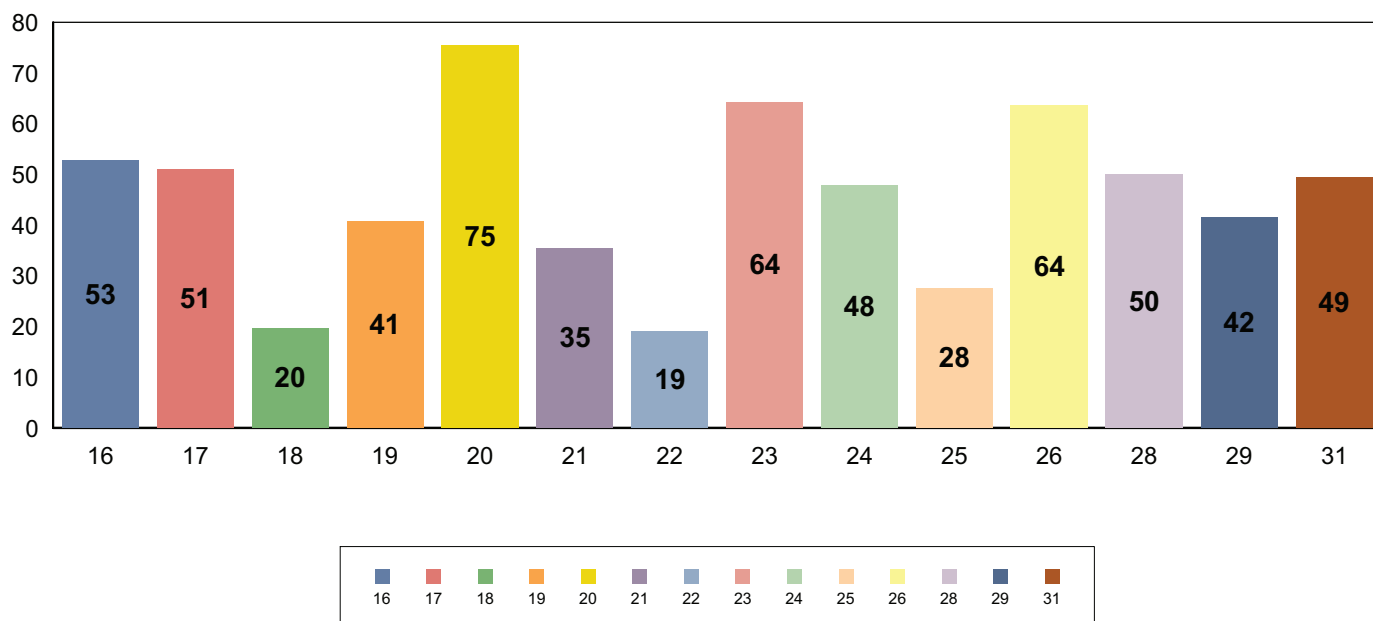

**Branch Wise % Result**

BRANCH CODE/NAME		TOTAL	PASS	FAIL	PER
16	Information Technology	1872	988	884	52.78
17	Instrumentation & Control	457	233	224	50.98
18	Marine	56	11	45	19.64
19	Mechanical	3118	1268	1850	40.67
20	Mechatronic	65	49	16	75.38
21	Metallurgical	124	44	80	35.48
22	Mining	84	16	68	19.05
23	Plastic Technology	14	9	5	64.29
24	Power Electronics	88	42	46	47.73
25	Production	243	67	176	27.57
26	Rubber Technology	11	7	4	63.64
28	Textile Production	14	7	7	50.00
29	Textile Technology	53	22	31	41.51
31	Computer Science & Engineering	869	429	440	49.37