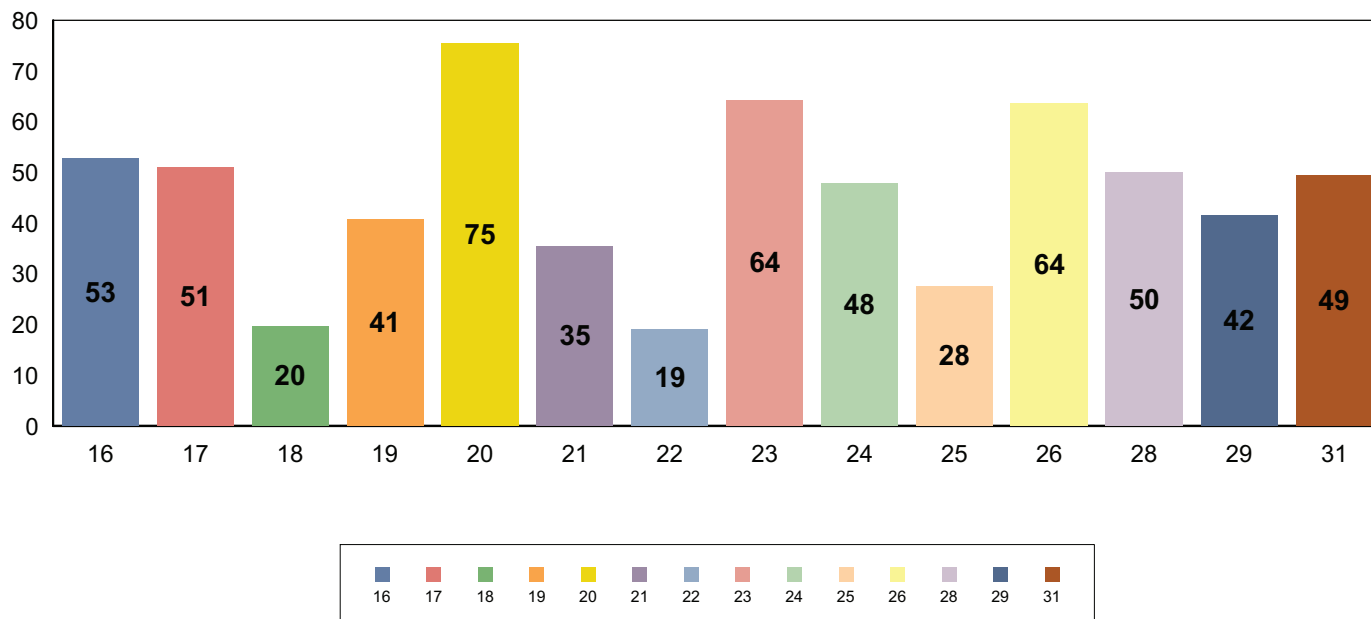

Branch Wise % Result

BRANCH CODE/NAME		TOTAL	PASS	FAIL	PER
16	Information Technology	1872	988	884	52.78
17	Instrumentation & Control	457	233	224	50.98
18	Marine	56	11	45	19.64
19	Mechanical	3118	1268	1850	40.67
20	Mechatronic	65	49	16	75.38
21	Metallurgical	124	44	80	35.48
22	Mining	84	16	68	19.05
23	Plastic Technology	14	9	5	64.29
24	Power Electronics	88	42	46	47.73
25	Production	243	67	176	27.57
26	Rubber Technology	11	7	4	63.64
28	Textile Production	14	7	7	50.00
29	Textile Technology	53	22	31	41.51
31	Computer Science & Engineering	869	429	440	49.37