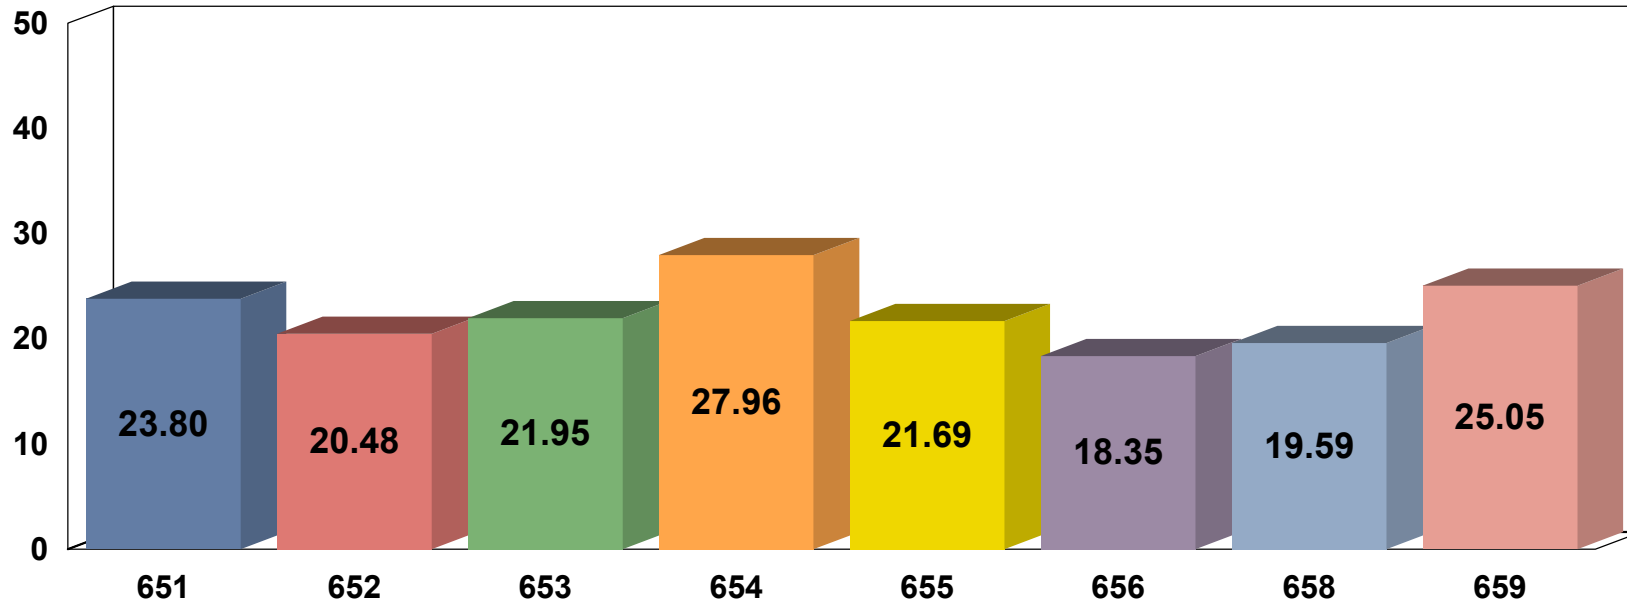

# GUJARAT TECHNOLOGICAL UNIVERSITY

DIPLOMA - 3<sup>RD</sup> SEM (GTU EXAMINATION JAN - 2010)

## STUDENT PERFORMANCE HAVING $\geq 60\%$ IN UNIVERSITY EXAM

INST_CODE	CODE / NAME	STUDENTS (ANSWER BOOK)		
		TOTAL	MARKS $\geq$ 42	PER
651	Tolani Foundation Gandhidham Polytechnic, Adipur (Kachchh)	1105	263	23.80
652	Technical Institute Of Diploma Studies, Wadhwan	1294	265	20.48
653	Tolani Foundation Gandhidham Polytechnic - SFI , Adipur (Kachchh)	975	214	21.95
654	V.P.M.P. Polytechnic, Gandhinagar	3433	960	27.96
655	Vallabhbudhi Polytechnic, Navsari	498	108	21.69
656	Vidhyabharti Trust Polytechnic Institute, Umrakh	1586	291	18.35
658	Government Polytechnic, Daman	245	48	19.59
659	Dr. B. B. A. Government Polytechnic, Karad	531	133	25.05