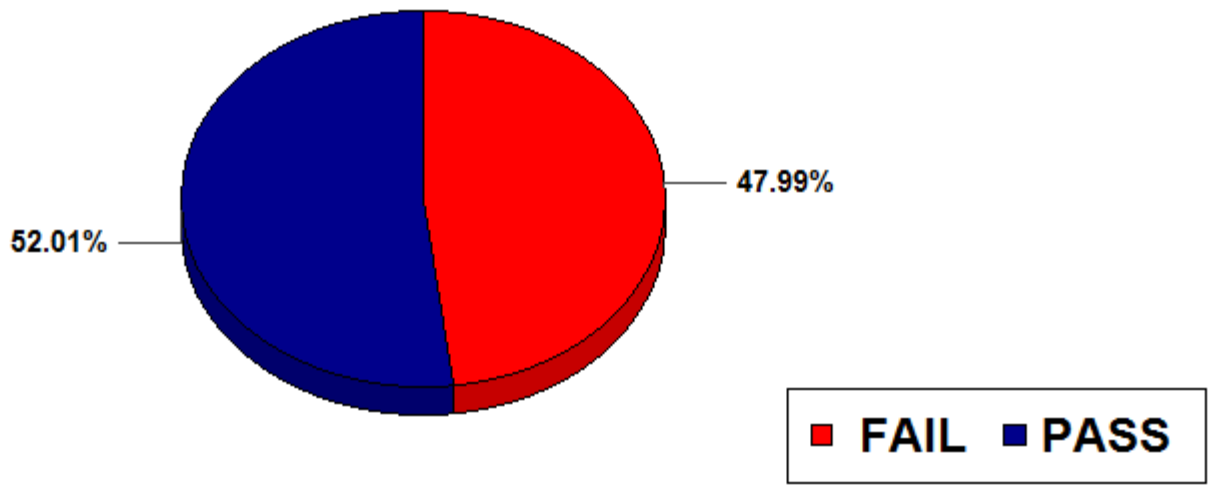

GUJARAT TECHNOLOGICAL UNIVERSITY

OVERALL RESULT (B. E. II'ND SEM)

PASS/FAIL	
FAIL	8139
PASS	8821
Total	16960

July 21, 2009