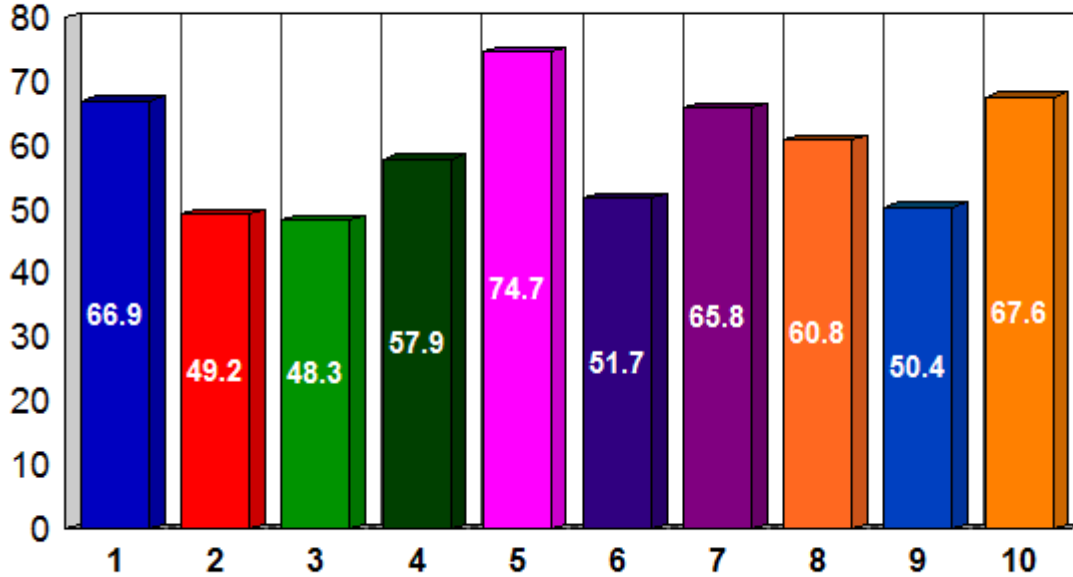

GUJARAT TECHNOLOGICAL UNIVERSITY

INSTITUTE WISE % PASS-OUTS (B.E. - II SEM)

Institute (1 to 10)

CODE	INSTITUTE NAME	PASS	FAIL	TOTAL	% RESULT
1	A. D. Patel Institute Of Technology, Karamsad	275	136	411	66.91
2	Ahmedabad Institute Of Technology, Ahmedabad	161	166	327	49.24
3	Atmiya Institute Of Technology & Science, Rajkot	208	223	431	48.26
4	B. H. Gardi College Of Engineering & Technology, Kalawad	146	106	252	57.94
5	Babaria Institute Of Technology, Vadodara	268	91	359	74.65
6	Bhagwan Mahavir College Of Engineering And Technology, Surat	120	112	232	51.72
7	Birla Vishvakarma Maha Vidhyalaya, V. V. Nagar	312	162	474	65.82
8	Birla Vishvakarma Maha Vidhyalaya, V. V. Nagar	73	47	120	60.83
9	C. K. Pithawala College Of Engineering & Technology, Surat	182	179	361	50.42
10	Charotar Institute Of Technology, Changa	401	192	593	67.62