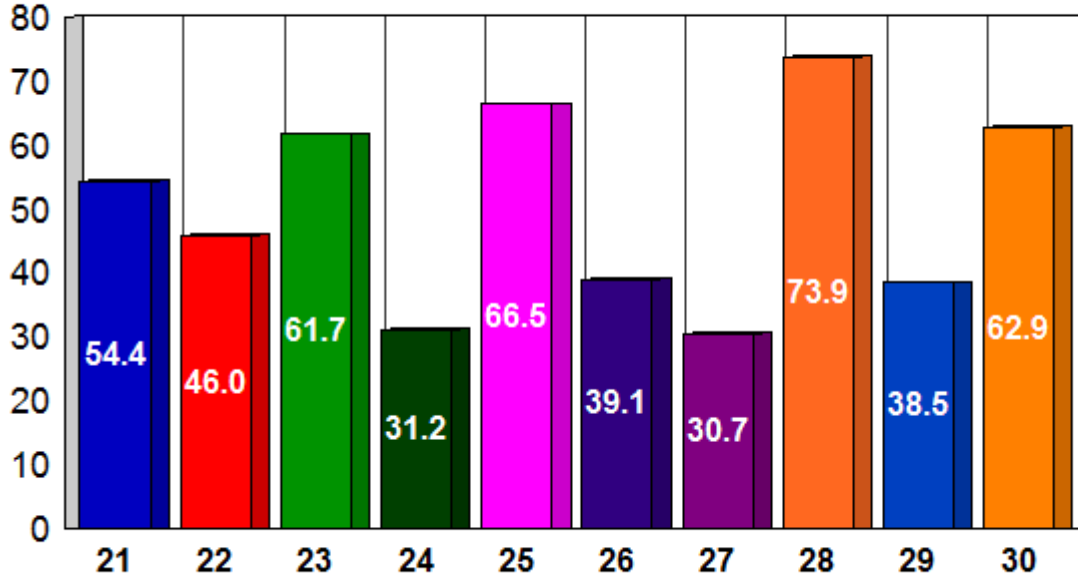

GUJARAT TECHNOLOGICAL UNIVERSITY

INSTITUTE WISE % PASS-OUTS (B.E. - II SEM)

Institute (21 to 30)

CODE		PASS	FAIL	TOTAL	% RESULT
21	Government Engineering College, Bhavnagar	174	146	320	54.38
22	Government Engineering College, Patan	86	101	187	45.99
23	Government Engineering College, Surat	150	93	243	61.73
24	Hasmukh Goswami College Of Engineering, Vahelal	84	185	269	31.23
25	Indus Institute Of Engineering & Technology, Ahmedabad	248	125	373	66.49
26	Kalol Institute Of Technology, Kalol	131	204	335	39.10
27	Kankeshwaridevi Inst Of Technology, Jamnagar	69	156	225	30.67
28	L. D. Engineering College , Ahmedabad	533	188	721	73.93
29	L. C. Institute Of Technology. Bhandu	116	185	301	38.54
30	L. D. R. P. Institute Of Technology, Gandhinagar	278	164	442	62.90