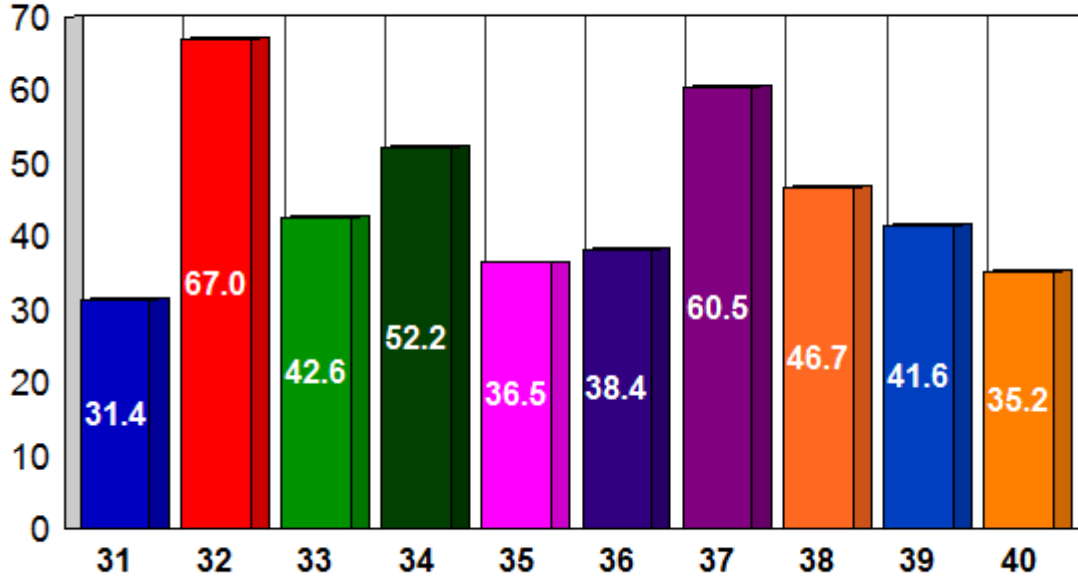

GUJARAT TECHNOLOGICAL UNIVERSITY

INSTITUTE WISE % PASS-OUTS (B.E. - II SEM)

Institute (31 to 40)

CODE		PASS	FAIL	TOTAL	% RESULT
31	L. E. College , Morbi	128	280	408	31.37
32	L. J. Institute Of Engineering And Technology, Ahmedabad	197	97	294	67.01
33	Mahatama Gandhi Inst. Of Tech., Education & Research, Navasari	103	139	242	42.56
34	Narnarayan Shastri Institute Of Technology, Jetalpur	130	119	249	52.21
35	Nobel Engineering College, Junagadh	89	155	244	36.48
36	Om Shanti Engineering College, Rajkot	84	135	219	38.36
37	Parul Institute Of Engineering And Technology, Waghodia	245	160	405	60.49
38	R. K. College Of Engineering And Technology, Rajkot	142	162	304	46.71
39	S. P. B. Patel Engineering College, Mehsana	138	194	332	41.57
40	Sankalchand Patel College Of Engineering, Visnagar	160	294	454	35.24