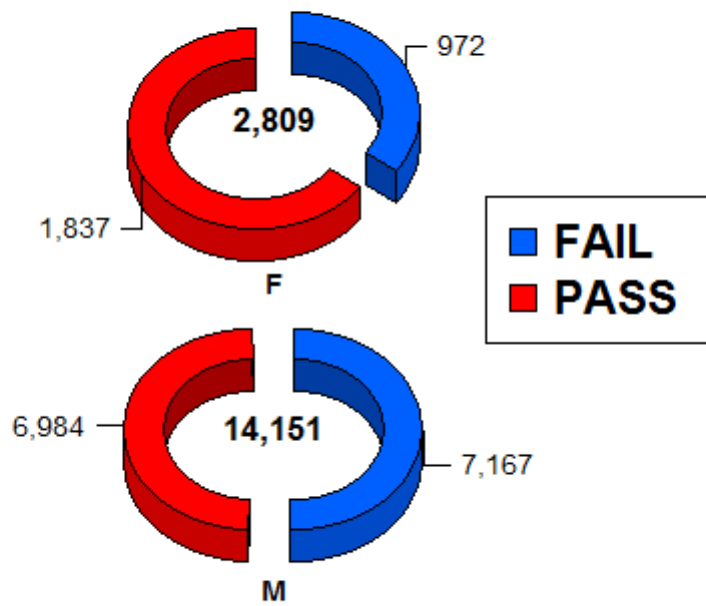

MALE/FEMALE PASS FAIL (B.E. -II'ND SEM)

	FAIL	PASS	Total
F	972	1837	2809
M	7167	6984	14151
Total	8139	8821	16960