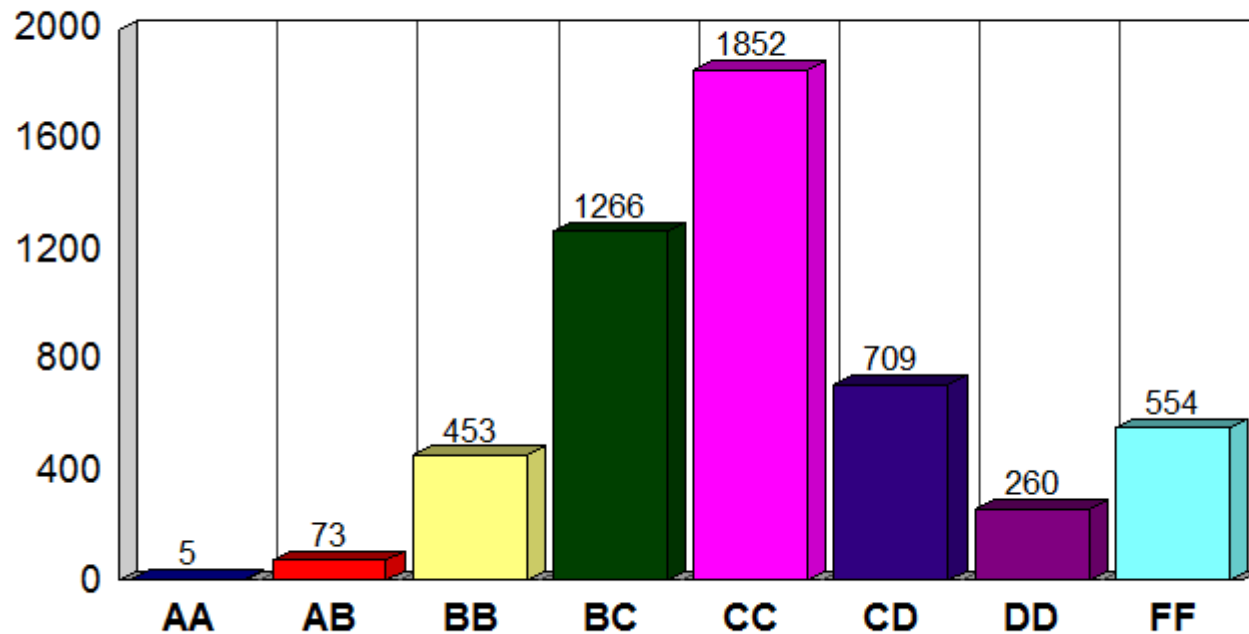

GUJARAT TECHNOLOGICAL UNIVERSITY
EXAM - JUNE - 2009 [B.E. - II SEM]
Grade Analysis - 110002 (Communication Skills) - ALL Students

Subject Grad	Total number of Students	(%)
AA	5	0.10
AB	73	1.41
BB	453	8.76
BC	1266	24.48
CC	1852	35.81
CD	709	13.71
DD	260	5.03
FF	554	10.71
Total Students	5172	