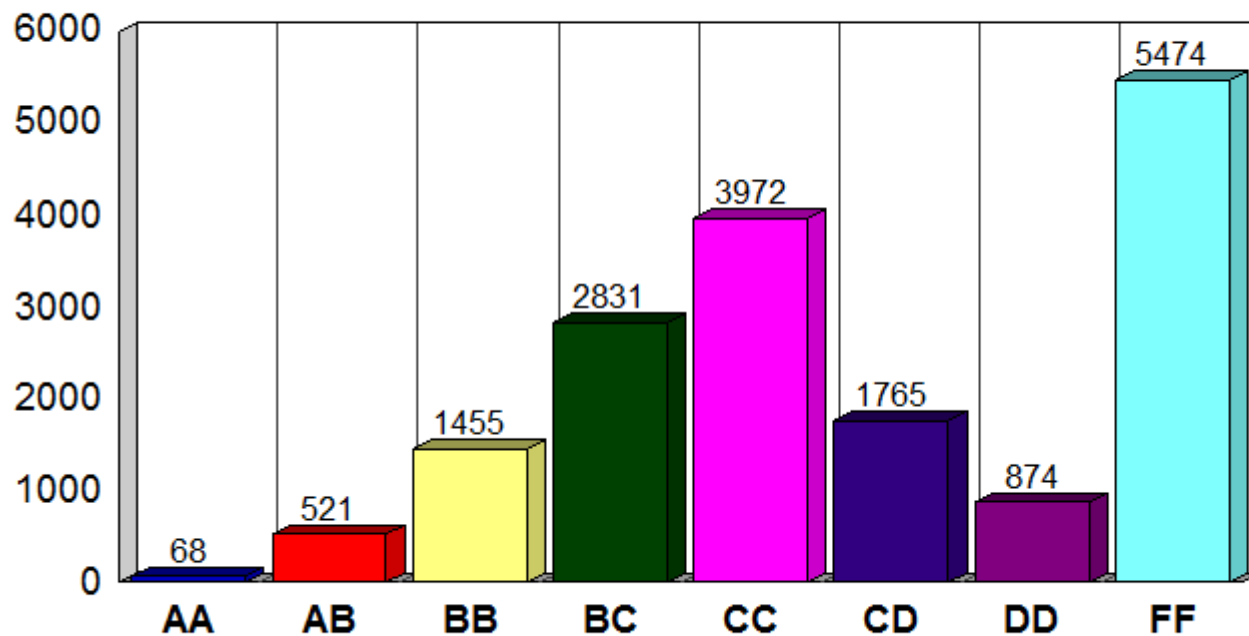

**GUJARAT TECHNOLOGICAL UNIVERSITY**  
**EXAM - JUNE - 2009 [B.E. - II SEM]**  
**Grade Analysis - 110009 (Maths - II) - ALL Students**

Subject Grad	Total number of Students	(%)
AA	68	0.40
AB	521	3.07
BB	1455	8.58
BC	2831	16.69
CC	3972	23.42
CD	1765	10.41
DD	874	5.15
FF	5474	32.28
<b>Total Students</b>	<b>16960</b>	