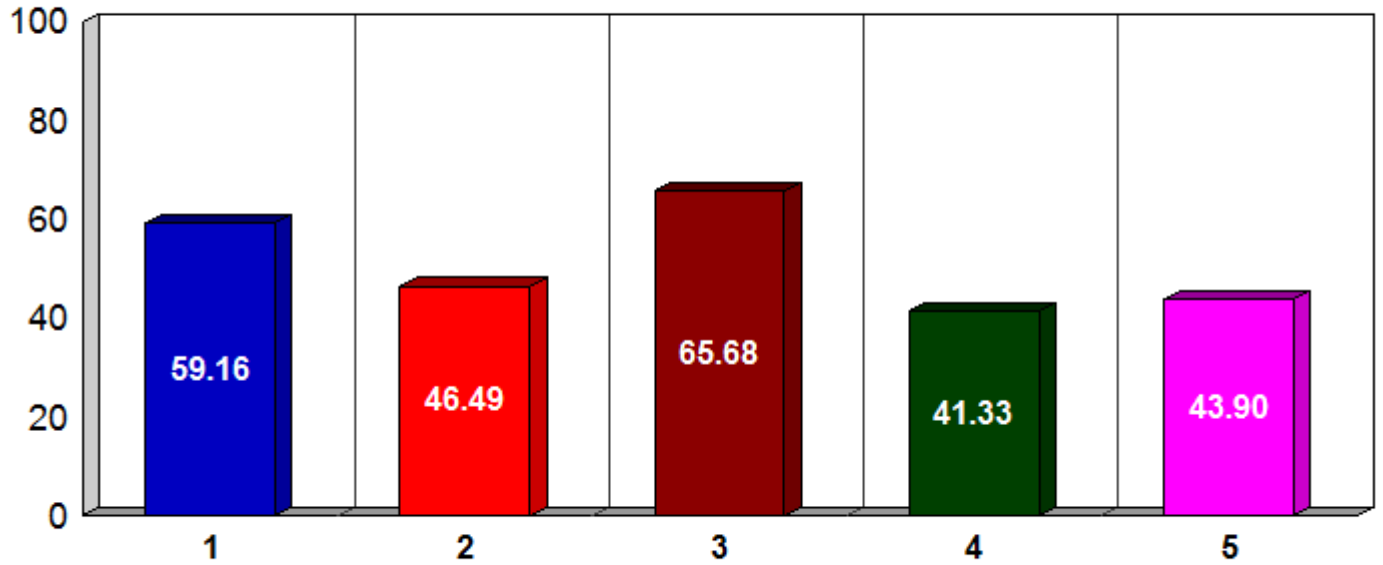

GUJARAT TECHNOLOGICAL UNIVERSITY

ZONE WISE % PASS-OUTS (B.E. - IIND SEM)

CODE	NAME OF ZONE	PASS	FAIL	TOTAL	% RESULT
1	AHMEDABAD	2022	1396	3418	59.16
2	GANDHINAGAR	1903	2190	4093	46.49
3	V.V. NAGAR	2492	1302	3794	65.68
4	RAJKOT	1260	1789	3049	41.33
5	SURAT	1144	1462	2606	43.90