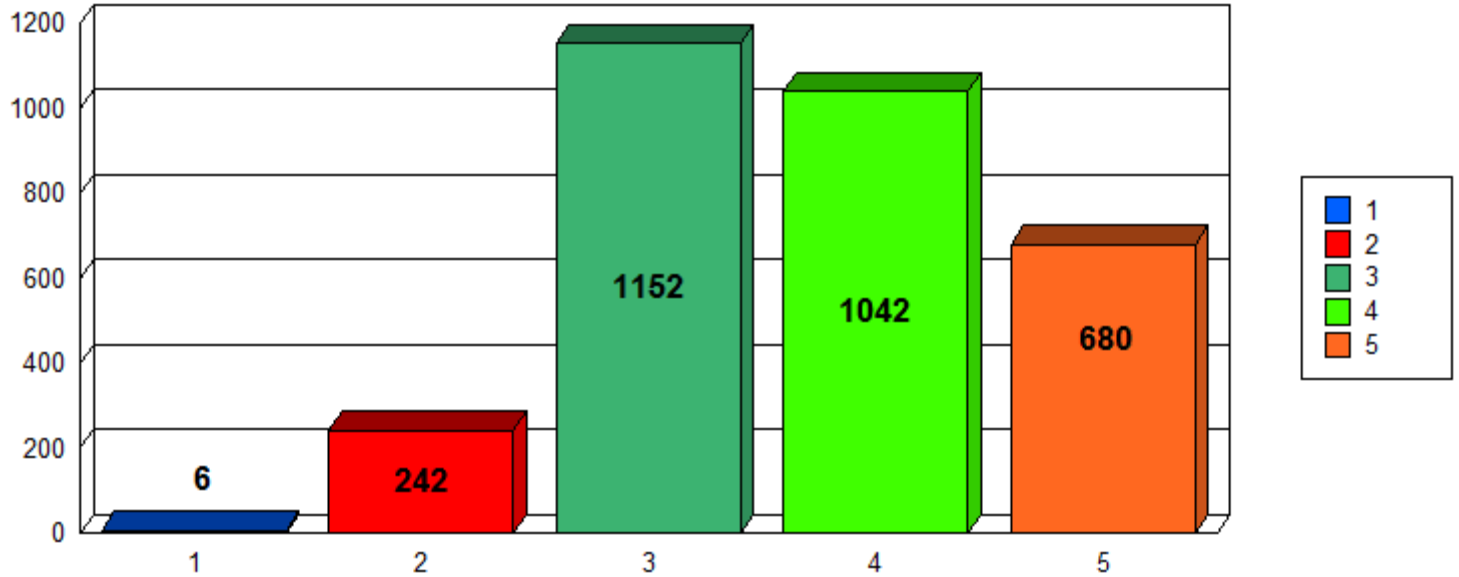

SPI ANALYSIS - II SEM

ID	Particular	Total Students
1	SPI >=9	6
2	SPI >=8 AND SPI <9	242
3	SPI >=7 AND SPI <8	1,152
4	SPI >=6 AND SPI <7	1,042
5	SPI >=5 AND SPI <6	680