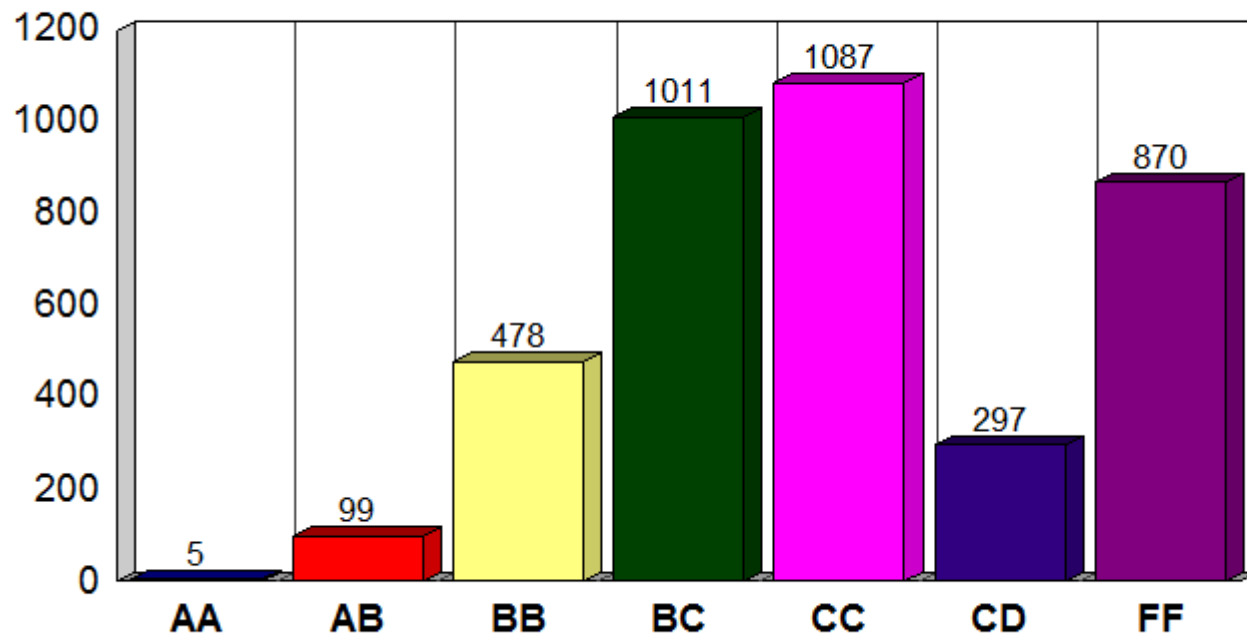

**GUJARAT TECHNOLOGICAL UNIVERSITY**  
**EXAM - JUNE - 2009 [BPHARM. - II SEM]**  
**Grade Analysis - 220006 (Physical Pharmacy) - ALL Students**

Subject Grad	Total number of Students	(%)
AA	5	0.13
AB	99	2.57
BB	478	12.43
BC	1011	26.28
CC	1087	28.26
CD	297	7.72
FF	870	22.62
<b>Total Students</b>	<b>3847</b>	